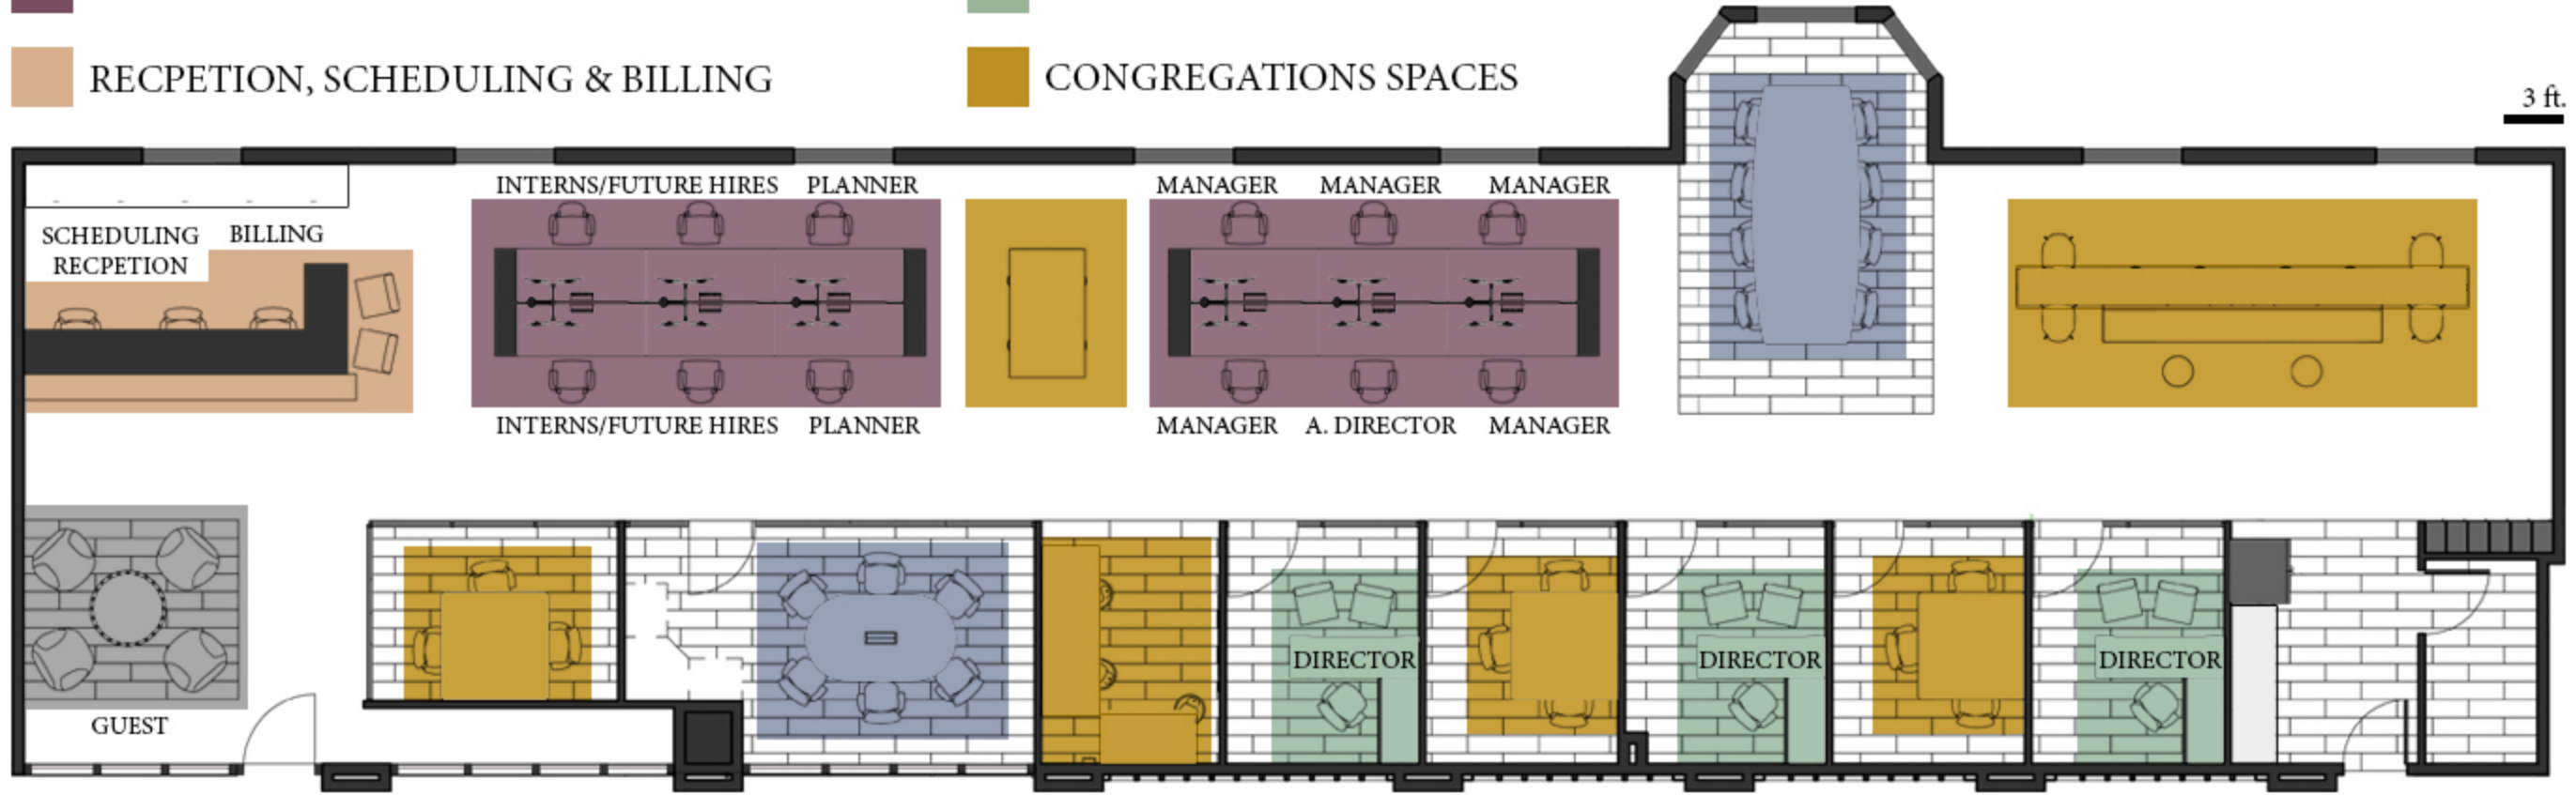

Purdue Hospitality Services reflects this, integrating the customer into the Memorial Union's structure and design ideology. This modern proposal is seamlessly integrated within the existing space, paying full homage to the history and culture of the building and Purdue University.

WALL COVERING

SOLID SURFACE

LVT

PRIMARY CPT

ACCENT CPT

UPOLSTRY

UPOLSTRY

UPOLSTRY

ACCENT TILE

- CONFERENCE ROOMS
- WORK STATIONS
- RECEPTION, SCHEDULING & BILLING
- CUSTOMER WAITING
- PRIVATE OFFICES
- CONGREGATIONS SPACES

---

PATH OF TRAVEL

---

RENDERED FLOOR PLAN

DESK ELEVATION

---

ENTRY PERSPECTIVE

---

OFFICE/CONFERENCE ELEVATION

---

MAIN HALL PERSPECTIVE

---

MAIN HALL PERSPECTIVE