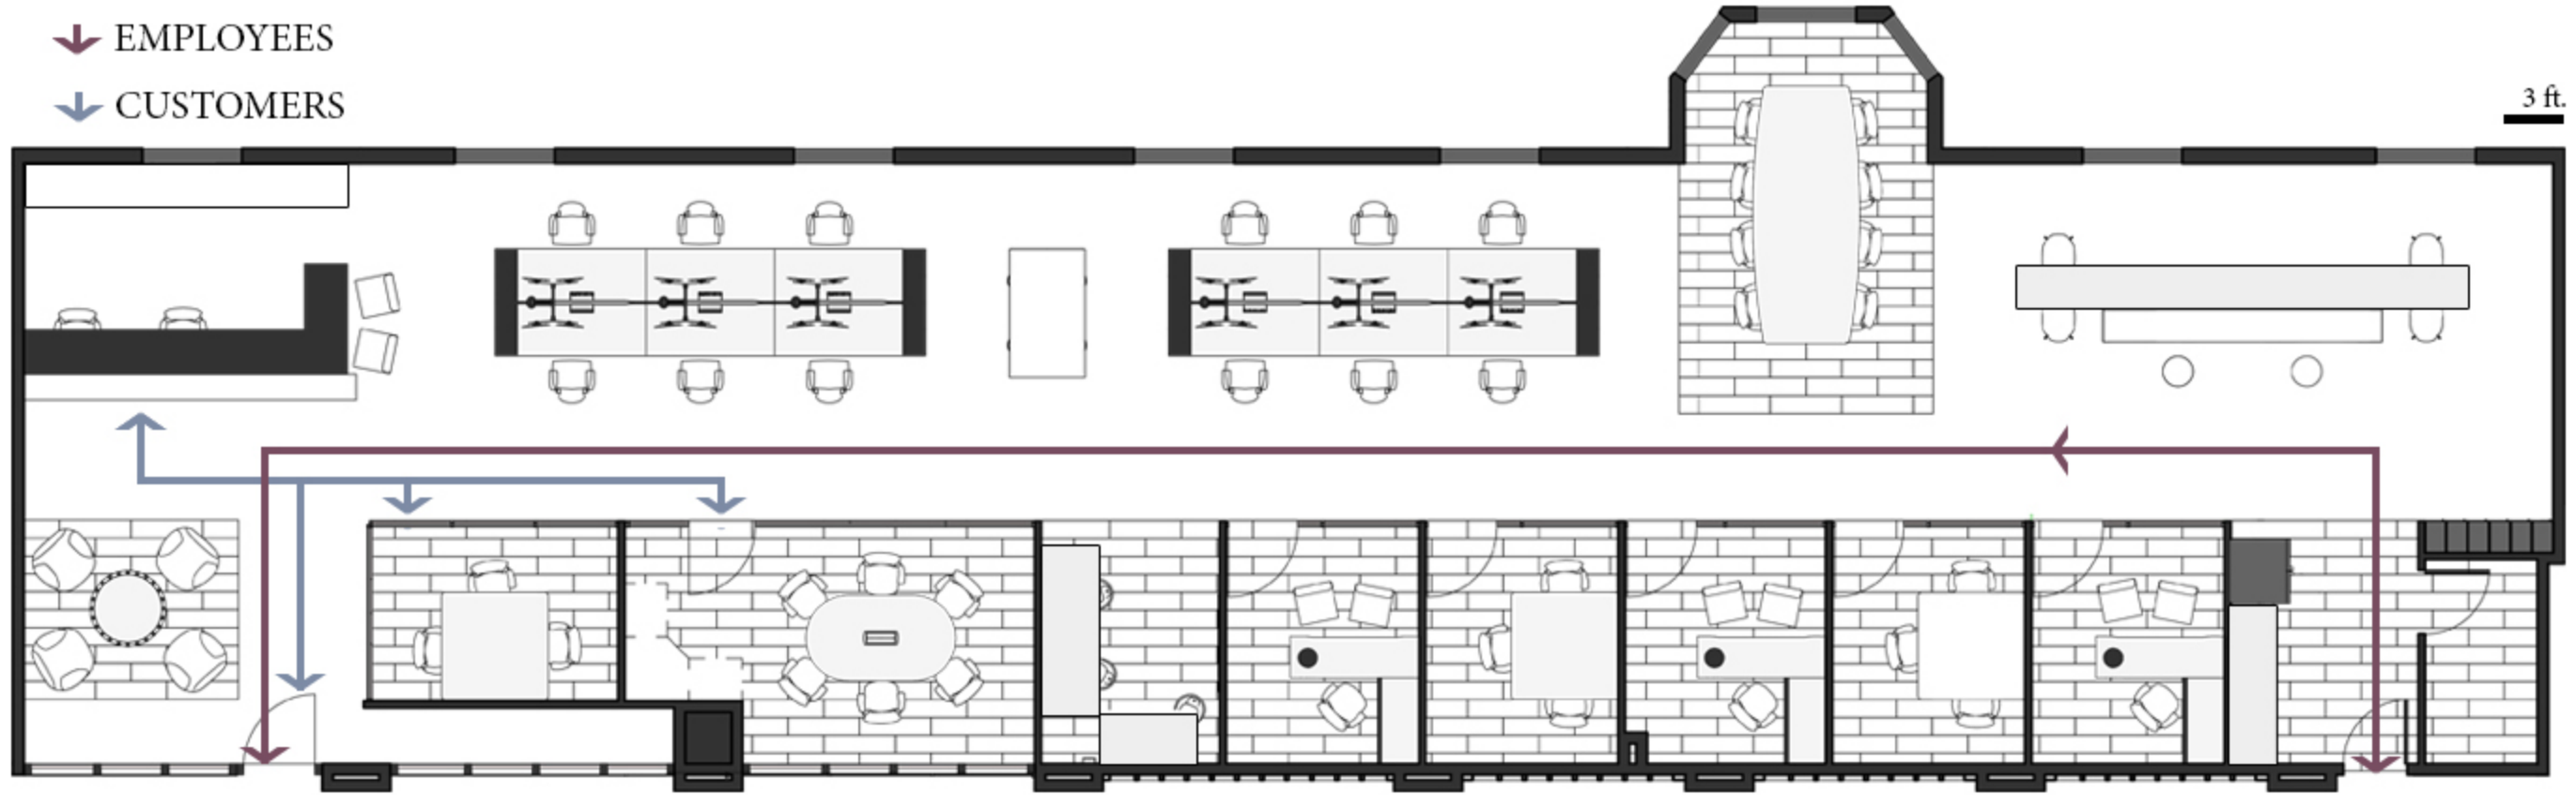

Purdue Hospitality Services reflects this, integrating the customer into the Memorial Union's structure and design ideology. This modern proposal is seamlessly integrated within the existing space, paying full homage to the history and culture of the building and Purdue University.

WALL COVERING

SOLID SURFACE

LVT

PRIMARY CPT

ACCENT CPT

UPOLSTRY

UPOLSTRY

UPOLSTRY

ACCENT TILE

- CONFERENCE ROOMS
- WORK STATIONS
- RECEPTION, SCHEDULING & BILLING
- CUSTOMER WAITING
- PRIVATE OFFICES
- CONGREGATIONS SPACES

---

PATH OF TRAVEL

---

RENDERED FLOOR PLAN

DESK ELEVATION

---

ENTRY PERSPECTIVE

---

OFFICE/CONFERENCE ELEVATION

---

MAIN HALL PERSPECTIVE

---

MAIN HALL PERSPECTIVE